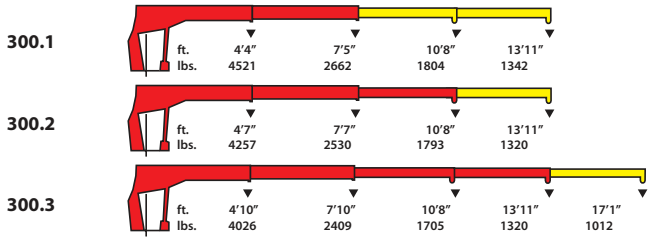

 Hydraulic (standard)
 Manual (optional)

TC 100

TC 130

TC 160

TC 200

TC 260

TC 300

TC 350

Theoretical Lifting Capacity