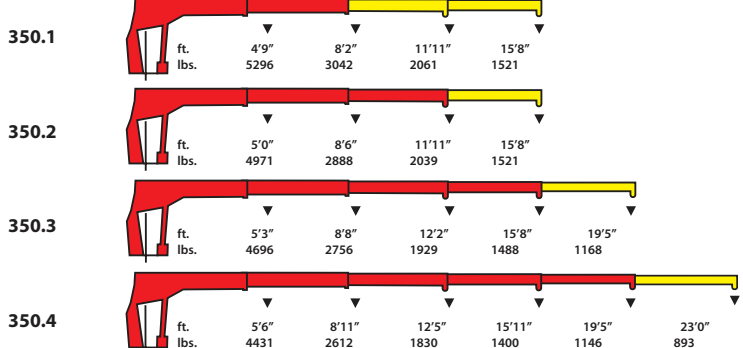

 Hydraulic (standard)
 Manual (optional)

TC 100

TC 130

TC 160

TC 200

TC 260

TC 300

TC 350

Theoretical Lifting Capacity