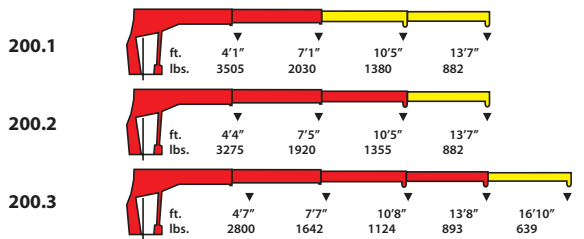

 Hydraulic (standard)
 Manual (optional)

TC 100

TC 130

TC 160

TC 200

TC 260

TC 300

TC 350

Theoretical Lifting Capacity