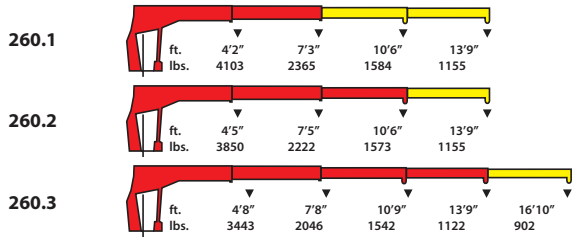

 Hydraulic (standard)
 Manual (optional)

TC 100

TC 130

TC 160

TC 200

TC 260

TC 300

TC 350

Theoretical Lifting Capacity